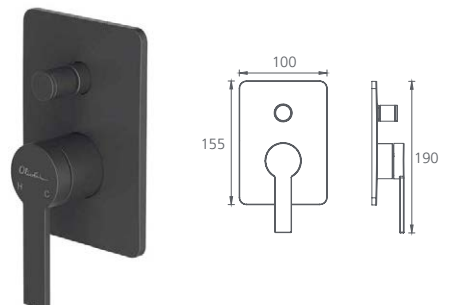

With diverter

- Chrome
  BA121500CR
- **Matte Black**
  BA121516MB