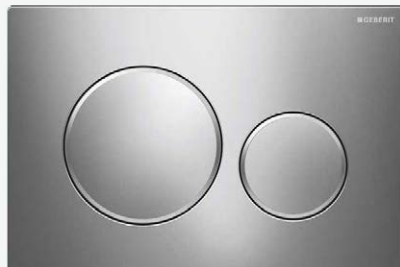

Chrome circle flush plate