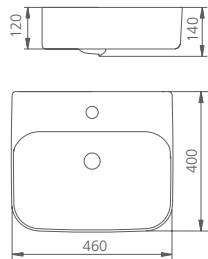

Counter top basin

Bowl capacity **4.5L** / DU7130C