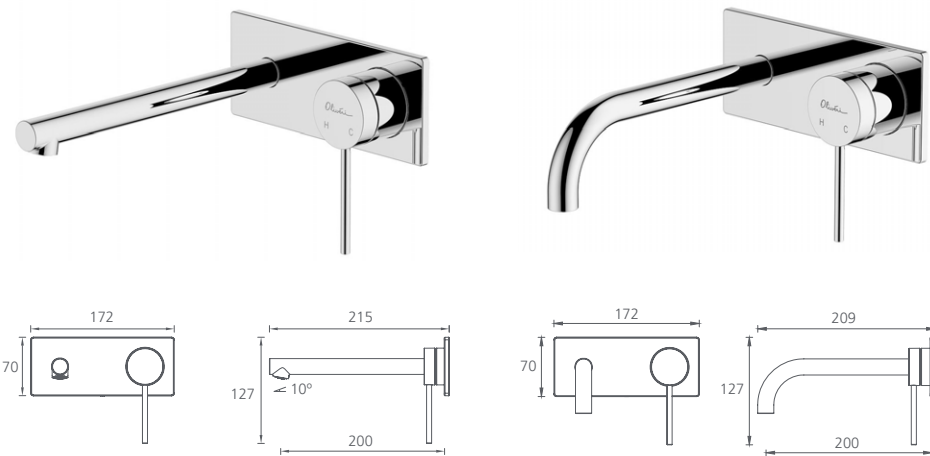

Wall mixer sets

1. **Straight** / WELS 5 Star / 6L per min
2. **Chrome** VE108500CR
   - **Matte Black** VE108516MB

1. **Curved** / WELS 5 Star / 6L per min
2. **Chrome** VE105500CR
   - **Matte Black** VE105516MB