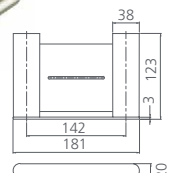

Soap dish

- Chrome MA859F26CR
- Matte Black MA859FC3MB
- Brushed Nickel MA859F07BN

SUPERIOR HOLD
Strong 2 or 4 point fixings

SOLID CONSTRUCTION
Brass construction, complemented by stainless steel and zinc

All Oliveri accessories come with a **7 YEAR WARRANTY**