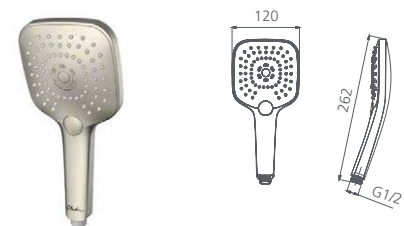

Hand shower head

WELS 3 Star / 9L per min

- Chrome MO168013HCR
- **Matte Black** MO168013HMB
- Brushed Nickel MO168013HBN