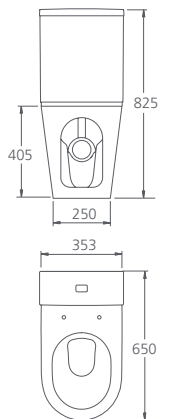

Naples / Back to wall toilet suite

WELS 4 Star / 3.5L avg flush volume
NA369 / Pan NA369C-1P / Cistern NA369C-2C / Seat NA5011