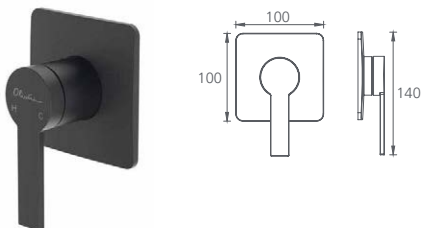

Curved /

WELS 6 Star
4.5L per min

- Chrome
BA122200CR
- Matte Black**
BA122206MB

Wall mixers

- Chrome
BA120500CR
- Matte Black**
BA120516MB

With diverter

- Chrome
BA121500CR
- Matte Black**
BA121516MB

I come in
2 finishes