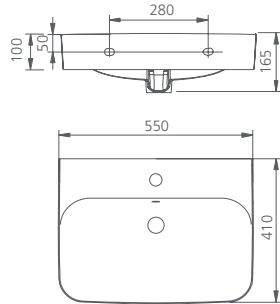

Vienna

Counter top basin

Bowl capacity **14L** / VI7131

Naples

Counter top rectangular basin

Bowl capacity **14.9L** / NA3711

Wall hung basin

Bowl capacity **5.5L** / VI7131B

Counter top square basin

Bowl capacity **12.9L** / NA3721

Counter top circular basin

Bowl capacity **9.3L** / NA3771

Visit oliveri.com.au for pop up waste and bottle trap options. ^

*Pop up wastes and bottle traps are not included with VC basins.