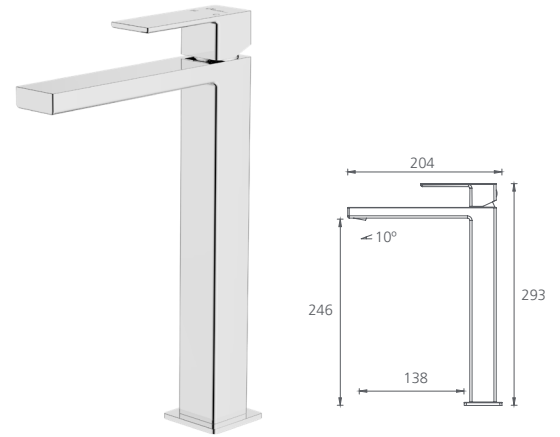

Prague

Basin mixer

Straight /
WELS 5 Star
6L per min

- Chrome PR113500CR

Tower basin mixer

Straight /
WELS 5 Star
6L per min

- Chrome PR114500CR

Wall mixer set