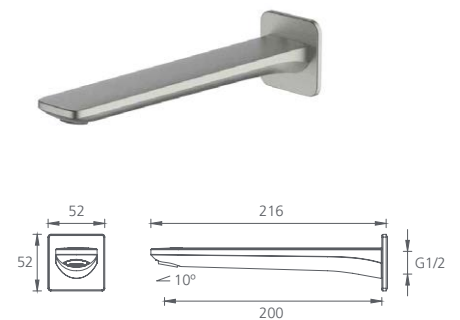

Wall mixer set

Straight /
 WELS 5 Star
 6L per min

-  Chrome
PA102500CR
-  **Matte Black**
PA102516MB
-  Brushed Nickel
PA102500BN

Wall spout

Straight /
 WELS 5 Star
 6L per min

-  Chrome
PA102200CR
-  **Matte Black**
PA102206MB
-  Brushed Nickel
PA102200BN