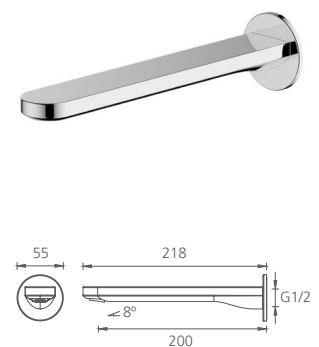

Straight /
WELS 5 Star
6L per min

● Chrome
LON099500CR

Wall spout

Straight /
WELS 5 Star
6L per min

● Chrome
LON099200CR

Wall mixers

● Chrome
LON097500CR

With diverter