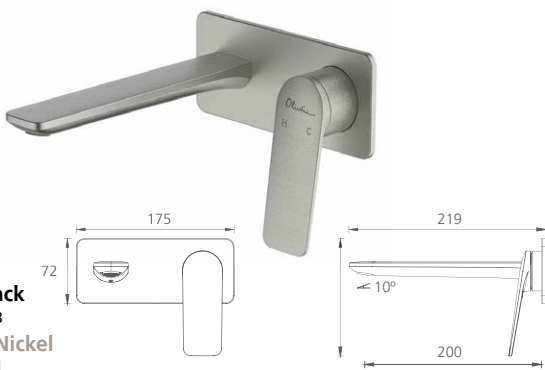

Wall mixer set

Straight /
WELS 5 Star
6L per min

- Chrome
  PA102500CR
- **Matte Black**
  PA102516MB
- Brushed Nickel
  PA102500BN