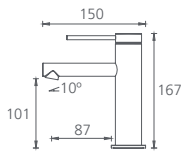

I come in
2 finishes

- Polished Chrome
- Matte Black

Venice

Basin mixers

Straight / WELS 5 Star / 6L per min
● **Chrome** VE106500CR
● **Matte Black** VE106506MB

Curved / WELS 5 Star / 6L per min
● **Chrome** VE103500CR
● **Matte Black** VE103506MB

Uplift / WELS 5 Star / 6L per min
● **Chrome** VE109500CR
● **Matte Black** VE109506MB

Tower basin mixers

Straight / WELS 5 Star / 6L per min
● **Chrome** VE107500CR
● **Matte Black** VE107506MB

Curved / WELS 5 Star / 6L per min
● **Chrome** VE104500CR
● **Matte Black** VE104506MB

Uplift / WELS 5 Star / 6L per min
● **Chrome** VE110500CR
● **Matte Black** VE110506MB