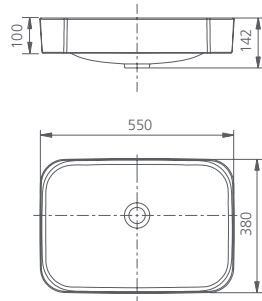

Counter top basin

Bowl capacity **14L** / VI7131