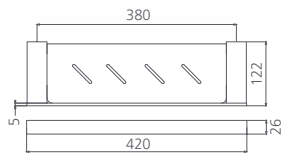

Accessories

Complete your dream bathroom with complementary accessories in your choice of finish.

The Oliveri Accessory range includes a soap dish, metal shelf, four towel rail options, hand towel rail, robe hook and toilet roll holder.

Visit oliveri.com.au to view our full range of accessories.

Athens

Available in two sizes

I come in 2 finishes

- Polished Chrome
- Matte Black

Single towel rail / also available as a double towel rail

600mm	800mm
- Chrome AT4624CR - Matte Black AT4624MB	- Chrome AT4630CR - Matte Black AT4630MB

Madrid

Available in two sizes

I come in 3 finishes

- Polished Chrome
- Matte Black
- Brushed Nickel

Double towel rail / also available as a single towel rail

650mm	- Chrome MA824E26CR - Matte Black MA824EC3MB - Brushed Nickel MA824E07BN
800mm	- Chrome MA830B26CR - Matte Black MA830BC3MB - Brushed Nickel MA830B07BN

Also available in Madrid style

Metal shelf

- Chrome AT4687ACR
- Matte Black AT4687AMB

Also available in Athens style

Hand towel rail

- Chrome MA860D26CR
- Matte Black MA860DC3MB
- Brushed Nickel MA860D07BN

Also available in Madrid style

Toilet roll holder

- Chrome AT4686CR
- Matte Black AT4686MB

Also available in Athens style

Robe hook

- Chrome MA854-26CR
- Matte Black MA854-C3MB
- Brushed Nickel MA854-07BN

Soap dish

- Chrome MA859F26CR
- Matte Black MA859FC3MB
- Brushed Nickel MA859F07BN

SUPERIOR HOLD
Strong 2 or 4 point fixings

SOLID CONSTRUCTION
Brass construction, complemented by stainless steel and zinc

All Oliveri accessories come with a **7 YEAR WARRANTY**