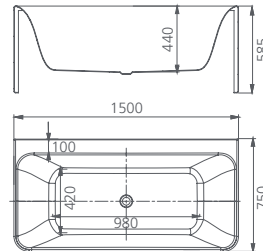

All Oliveri
baths come
with a
**10 YEAR
WARRANTY***

150kg
Load testing

200 HOURS
Corrosion testing

Munich / square, back to wall bath

Available in two sizes

1500mm wide / 218L
MU1500

1700mm wide / 252L
MU1700