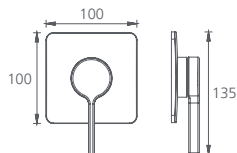

Wall mixers

● Chrome
ST093500CR

● Matte Black
ST093516MB