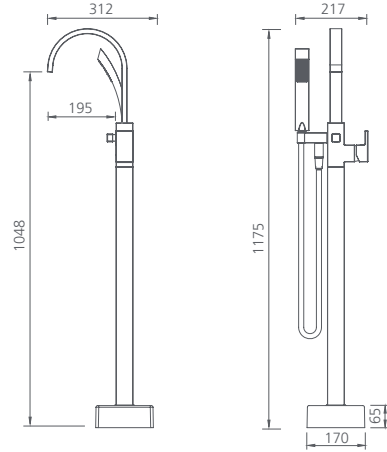

I come in
2 finishes

- Polished Chrome
- Matte Black

Featured product /
Prague tower basin mixer
in chrome finish:
PR114500CR