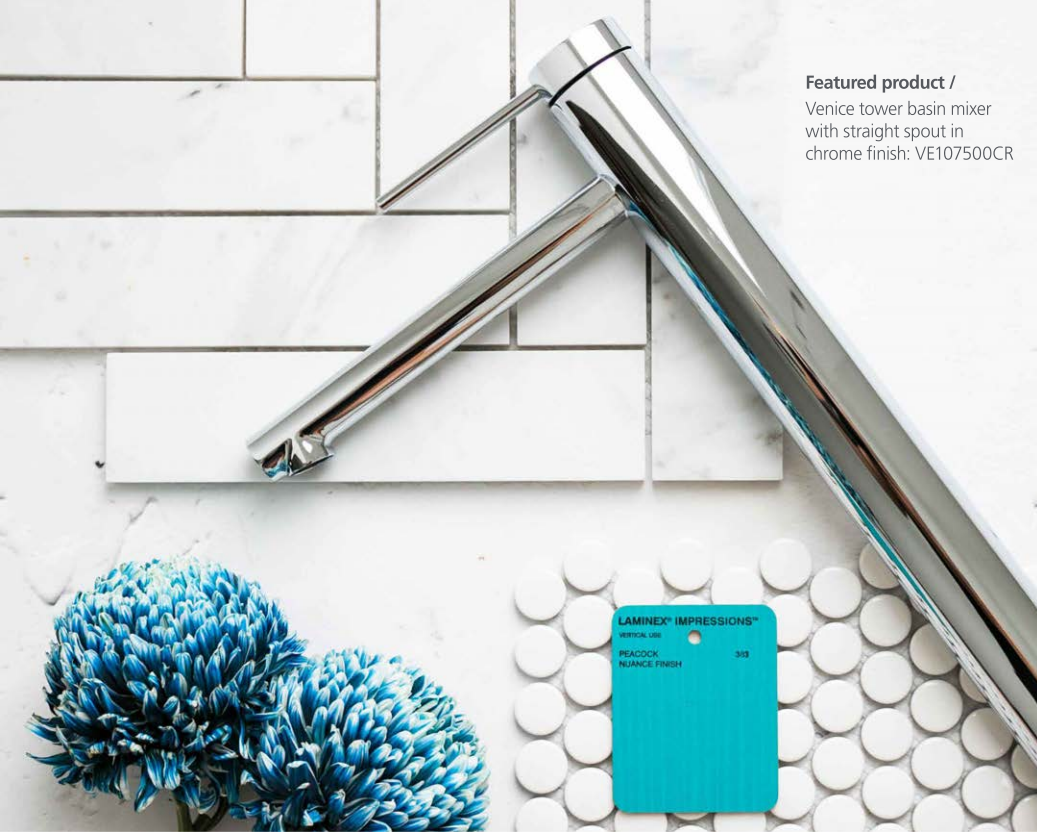

Uplift / WELS 5 Star / 6L per min
● **Chrome** VE110500CR
● **Matte Black** VE110506MB

Featured product /
Venice tower basin mixer
with straight spout in
chrome finish: VE107500CR

Floor mounted bath filler