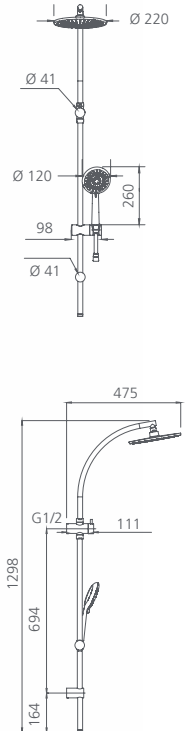

Dual shower set

WELS 3 Star / 9L per min

- Chrome
- CO10012CR
- Matte Black
- CO10012MB