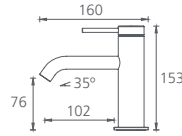

Basin mixers

Straight / WELS 5 Star / 6L per min
● **Chrome** VE106500CR
● **Matte Black** VE106506MB

Curved / WELS 5 Star / 6L per min
● **Chrome** VE103500CR
● **Matte Black** VE103506MB