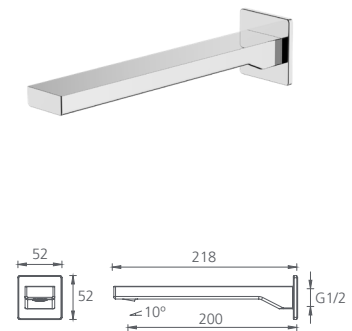

Straight /
WELS 5 Star
6L per min

- Chrome PR117500CR

Wall spout

Straight /
WELS 5 Star
6L per min

- Chrome PR117200CR

Wall mixers

- Chrome PR115500CR

With diverter