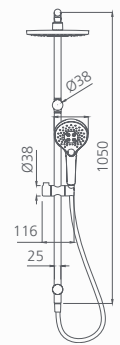

Hand shower with rail

WELS 3 Star / 9L per min

- Chrome
  RO147013CR
- Brushed Nickel
  RO147013BN
- Matte Black
  RO147013MB

Dual shower set

WELS 3 Star / 9L per min

- Chrome
  RO36341CR
- Brushed Nickel
  RO36341BN
- Matte Black
  RO36341MB