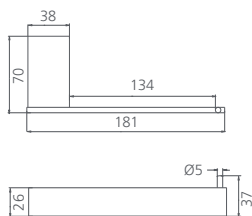

Accessories

Complete your dream bathroom with complementary accessories in your choice of finish.

The Oliveri Accessory range includes a soap dish, metal shelf, four towel rail options, hand towel rail, robe hook and toilet roll holder.

Visit oliveri.com.au to view our full range of accessories.

Athens

Available in two sizes

I come in 2 finishes

- Polished Chrome
- Matte Black

Single towel rail / also available as a double towel rail

600mm	800mm
- Chrome AT4624CR - Matte Black AT4624MB	- Chrome AT4630CR - Matte Black AT4630MB

Madrid

Available in two sizes

I come in 3 finishes

- Polished Chrome
- Matte Black
- Brushed Nickel

Double towel rail / also available as a single towel rail

650mm	- Chrome MA824E26CR - Matte Black MA824EC3MB - Brushed Nickel MA824E07BN
800mm	- Chrome MA830B26CR - Matte Black MA830BC3MB - Brushed Nickel MA830B07BN

Also available in Madrid style

Metal shelf

- Chrome AT4687ACR
- Matte Black AT4687AMB

Also available in Athens style

Hand towel rail

- Chrome MA860D26CR
- Matte Black MA860DC3MB
- Brushed Nickel MA860D07BN

Also available in Madrid style

Toilet roll holder

- Chrome AT4686CR
- Matte Black AT4686MB

Also available in Athens style

Robe hook

- Chrome MA854-26CR
- Matte Black MA854-C3MB
- Brushed Nickel MA854-07BN

Soap dish

- Chrome MA859F26CR
- Matte Black MA859FC3MB
- Brushed Nickel MA859F07BN

SUPERIOR HOLD
Strong 2 or 4 point fixings

SOLID CONSTRUCTION
Brass construction, complemented by stainless steel and zinc

All Oliveri accessories come with a **7 YEAR WARRANTY**