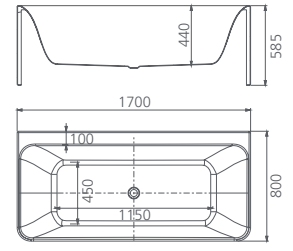

All Oliveri
baths come
with a
**10 YEAR
WARRANTY***

150kg
Load testing

200 HOURS
Corrosion testing

Munich / square, back to wall bath

Available in two sizes

1500mm wide / 218L
MU1500

1700mm wide / 252L
MU1700