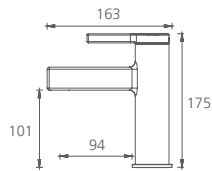

- Polished Chrome
- Matte Black

Stockholm

Basin mixer

Straight /

WELS 6 Star
4.5L per min

● Chrome
ST091500CR

● Matte Black
ST091506MB

Tower basin mixer