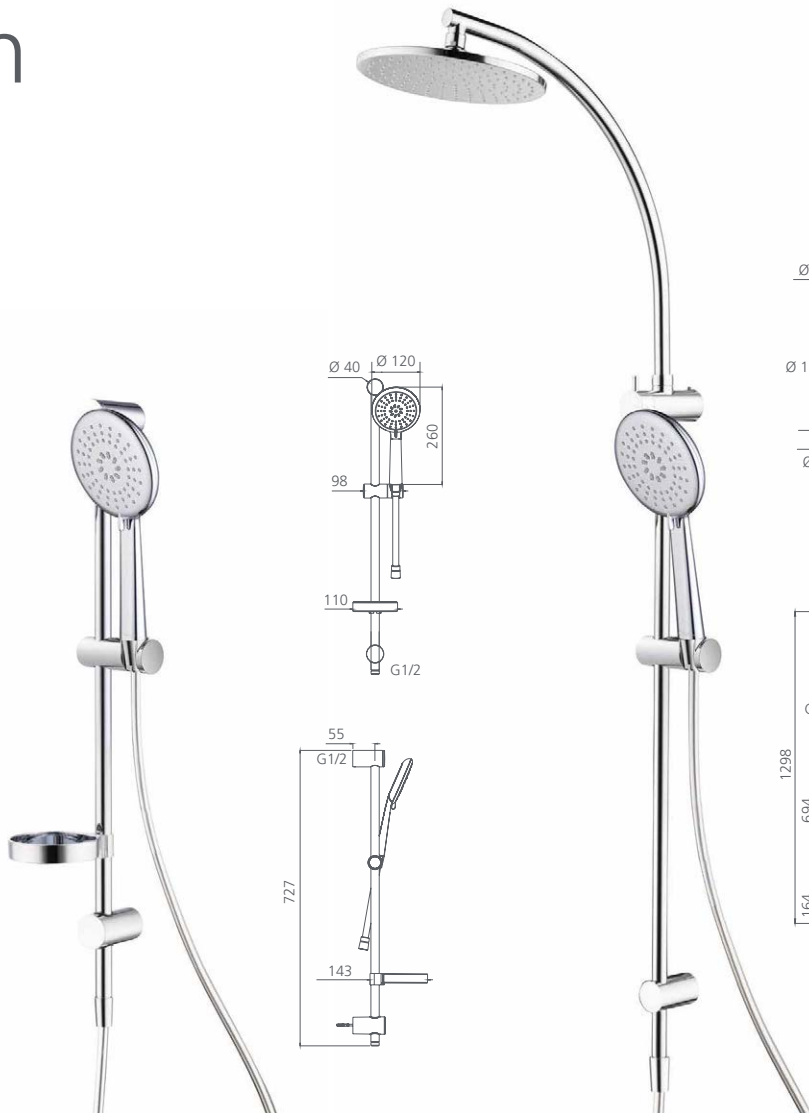

I come in
2 finishes

- Polished Chrome
- Matte Black

Copenhagen

Hand shower with bracket

WELS 3 Star / 9L per min

- Chrome
- CO22230CR

Hand shower head

WELS 3 Star / 9L per min

- Chrome
- CO71801CR

Hand shower with rail

WELS 3 Star / 9L per min

- Chrome
- CO51580CR
- Matte Black
- CO51580MB

Dual shower set

WELS 3 Star / 9L per min

- Chrome
- CO10012CR
- Matte Black
- CO10012MB

I come in 3 finishes