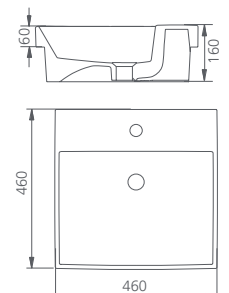

Semi-recessed basin

Bowl capacity **3.5L** / DU7130E

Semi-recessed basin

Bowl capacity **6.2L** / MU8050H

Inset basin

Bowl capacity **3.5L** / DU7130F

Inset basin

Bowl capacity **5.5L** / MU7063C