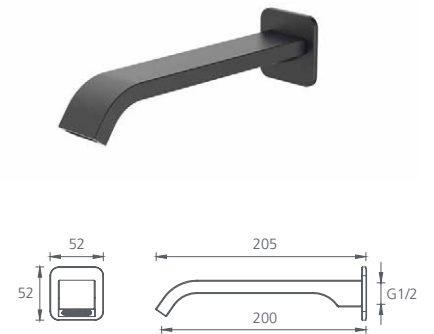

Wall spout

Curved /

WELS 6 Star
4.5L per min

- Chrome
  BA122200CR
- **Matte Black**
  BA122206MB