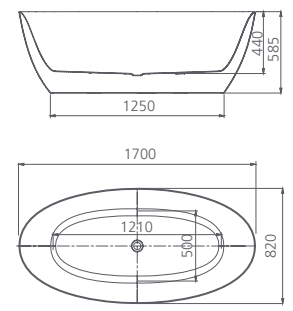

1700mm wide / 268L
NA1700