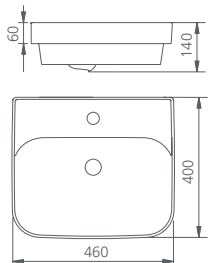

Inset basin

Bowl capacity **3.5L** / DU7130F