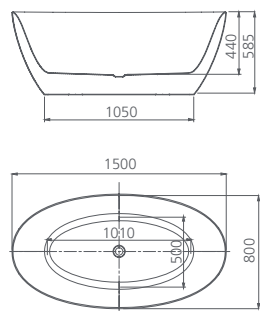

Available in two sizes

1500mm wide / 208L
NA1500