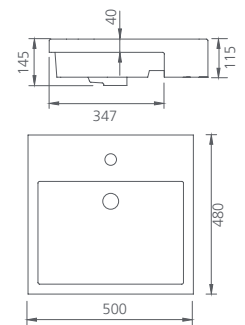

Semi-recessed basin

Bowl capacity **6.2L** / MU8050H