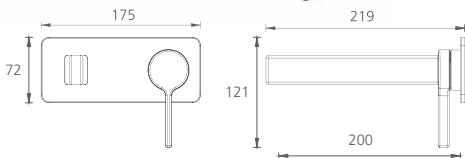

Wall mixer set

Straight /

WELS 6 Star
4.5L per min

● Chrome
ST095500CR

● Matte Black
ST095516MB

Wall spout

Straight /

WELS 6 Star
4.5L per min

● Chrome
ST095200CR

● Matte Black
ST095206MB