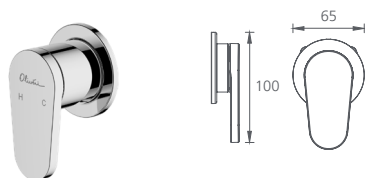

Straight /
WELS 5 Star
6L per min

● Chrome
LON099500CR

Wall spout

Straight /
WELS 5 Star
6L per min

● Chrome
LON099200CR

Wall mixers

● Chrome
LON097500CR

With diverter