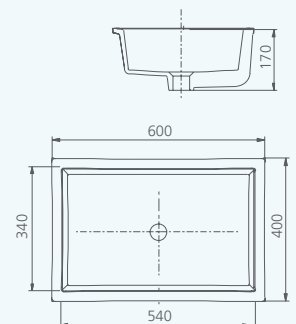

Rectangular basin

Bowl capacity **14.5L** / OS542AB