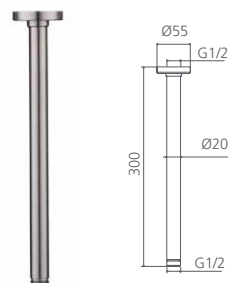

Ceiling mounted shower arm

- **Chrome** RO15293CR
- **Brushed Nickel** RO15293BN
- **Matte Black** RO15293MB