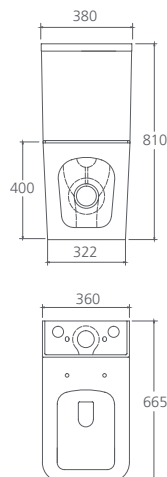

Munich / Back to wall toilet suite

WELS 4 Star / 3.5L avg flush volume
MU1263 / Pan MU1263T / Cistern MU1263W / Seat MU1263SC