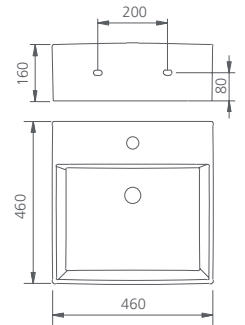

Bowl capacity **4.5L** / DU7130C

Munich

Counter top basin

Bowl capacity **6.8L** / MU7063CT

Wall hung basin

Bowl capacity **4.5L** / DU7130D

Wall hung basin

Bowl capacity **6.8L** / MU7063WH