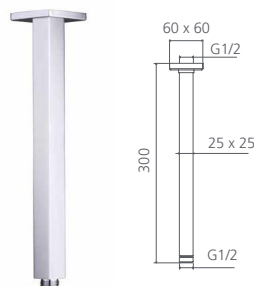

- **Chrome** MO0009HRCR

Raised wall mounted shower arm

- **Chrome** MO0009CR
- **Matte Black** MO0009MB

Wall mounted shower arm

- **Chrome** MO16330CR
- **Matte Black** MO16330MB

Ceiling mounted shower arm