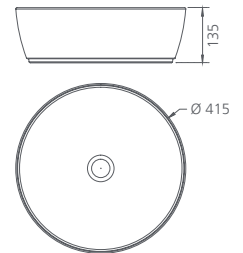

Counter top circular basin

Bowl capacity **9.3L** / NA3771

Visit oliveri.com.au for pop up waste and bottle trap options. ^

*Pop up wastes and bottle traps are not included with VC basins.