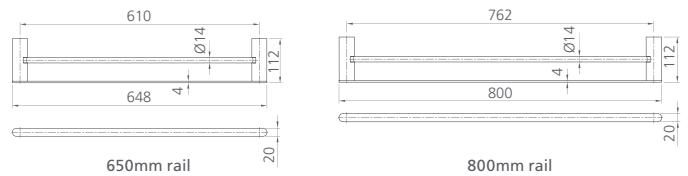

Madrid

Available in two sizes

I come in 3 finishes

- Polished Chrome
- Matte Black
- Brushed Nickel

Double towel rail / also available as a single towel rail

650mm	- Chrome MA824E26CR - Matte Black MA824EC3MB - Brushed Nickel MA824E07BN
800mm	- Chrome MA830B26CR - Matte Black MA830BC3MB - Brushed Nickel MA830B07BN

Also available in Madrid style