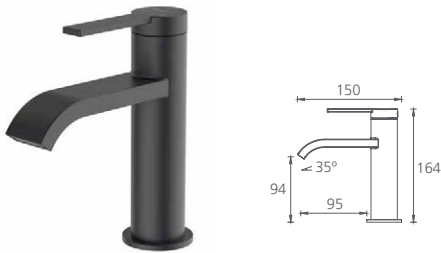

Create continuity in your bathroom by matching the shape of the tapware to your bath and basin.

Barcelona

Basin mixer

Curved /

WELS 6 Star
4.5L per min

- Chrome
BA118500CR
- Matte Black**
BA118506MB

Tower basin mixer