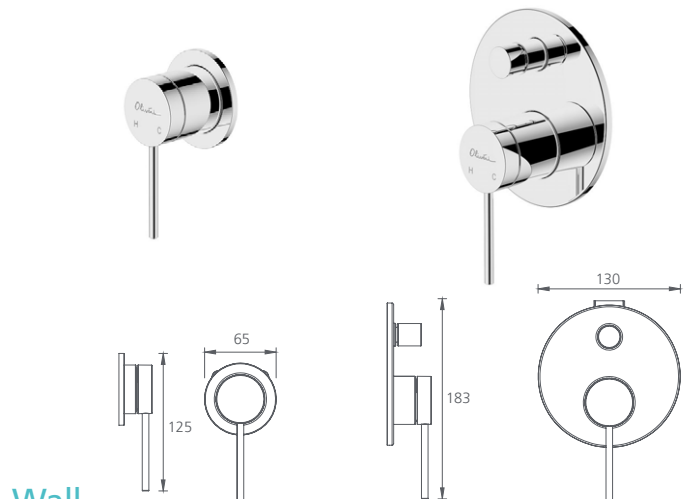

Wall mixers

- **Chrome** VE111500CR
- **Matte Black** VE111516MB

With diverter

- **Chrome** VE112500CR
- **Matte Black** VE112516MB