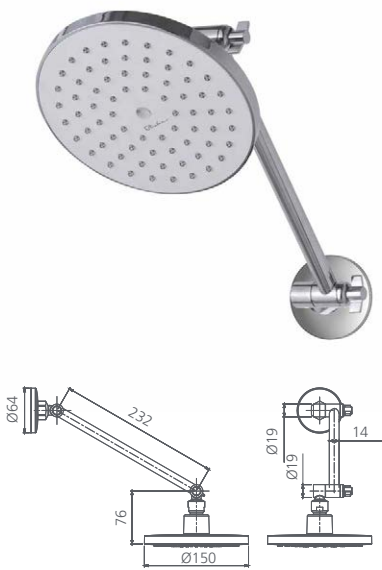

High rise shower

WELS 3 Star / 9L per min

- **Chrome** RO140011CR