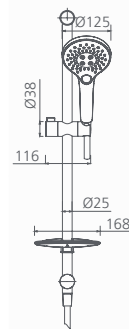

I come in
3 finishes

- Polished Chrome
- Matte Black
- Brushed Nickel

Featured products /

Madrid soap dish in brushed nickel: MA859F07BN

Paris basin mixer in brushed nickel: PA069520BN

Rome shower rose in brushed nickel: RO26500BN

Rome raised wall mounted shower arm in brushed nickel: RO0008BN

Rome

Hand shower with bracket

WELS 3 Star / 9L per min

- Chrome
  RO147013BCR
- Matte Black
  RO147013BMB

Hand shower head

WELS 3 Star / 9L per min

- Chrome
  RO147013HCR
- Matte Black
  RO147013HMB

Hand shower with rail

WELS 3 Star / 9L per min

- Chrome
  RO147013CR
- Brushed Nickel
  RO147013BN
- Matte Black
  RO147013MB

Dual shower set

WELS 3 Star / 9L per min

- Chrome
  RO36341CR
- Brushed Nickel
  RO36341BN
- Matte Black
  RO36341MB