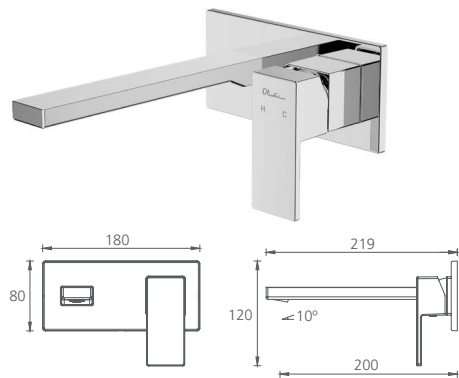

Wall mixer set

Straight /
WELS 5 Star
6L per min

- Chrome PR117500CR