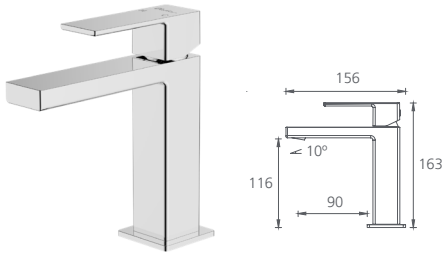

Prague

Basin mixer

Straight /
WELS 5 Star
6L per min

- Chrome PR113500CR