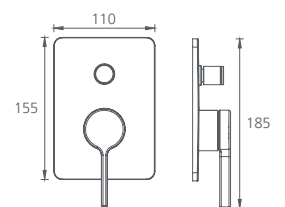

With diverter

● Chrome
ST094500CR

● Matte Black
ST094516MB