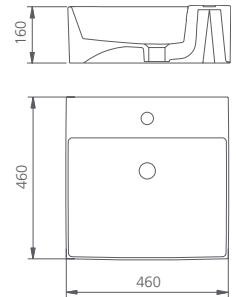

Munich

Counter top basin

Bowl capacity **6.8L** / MU7063CT