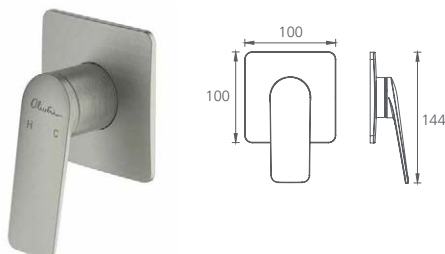

Wall mixers

- Chrome
  PA100500CR
- **Matte Black**
  PA100516MB
- Brushed Nickel
  PA100500BN