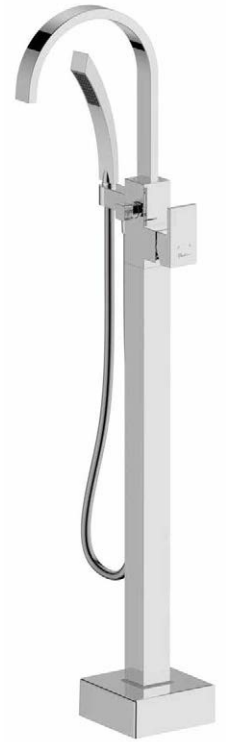

Create continuity in your bathroom by matching the shape of the tapware to your bath and basin.

Barcelona

Basin mixer

Curved /

WELS 6 Star
4.5L per min

- Chrome
BA118500CR
- Matte Black**
BA118506MB

Tower basin mixer

Curved /

WELS 6 Star
4.5L per min

- Chrome
BA122200CR
- Matte Black**
BA122206MB

Wall mixers

- Chrome
BA120500CR
- Matte Black**
BA120516MB

With diverter

- Chrome
BA121500CR
- Matte Black**
BA121516MB

I come in
2 finishes

- Polished Chrome
- Matte Black

Featured product /
Prague tower basin mixer
in chrome finish:
PR114500CR

Floor mounted bath filler with hand piece

WELS 3 Stars
8L per minute (hand shower)

- Chrome PR288570CR
- Matte Black PR288586MB

Prague

Basin mixer

Straight /
WELS 5 Star
6L per min

- Chrome PR113500CR

Tower basin mixer

Straight /
WELS 5 Star
6L per min

- Chrome PR114500CR

Wall mixer set