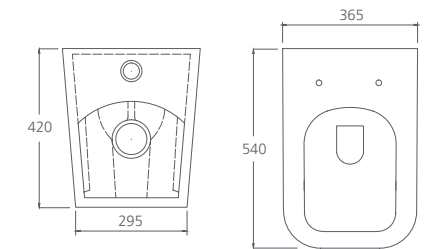

Wall Faced and Wall Hung Toilet Suites

Oslo / Wall faced toilet suite

WELS 4 Star / 3.5L avg flush volume

Below codes include flush plate, Geberit cistern, and toilet suite:

Pan OS127BTW / Seat V11273ST

Oslo / Wall hung toilet suite

WELS 4 Star / 3.5L avg flush volume

Below codes include flush plate, Geberit cistern, and toilet suite:

Pan OS0513 / Seat V11273ST

Munich / Wall faced toilet suite

WELS 4 Star / 3.5L avg flush volume

Below codes include flush plate, Geberit cistern, and toilet suite:

Pan MU126BTW / Seat MU1263SC