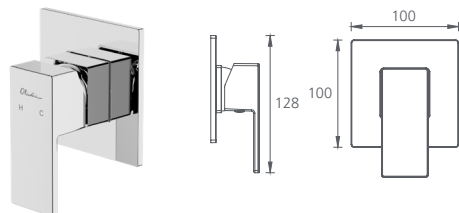

Straight /
WELS 5 Star
6L per min

- Chrome PR117500CR

Wall spout

Straight /
WELS 5 Star
6L per min

- Chrome PR117200CR

Wall mixers

- Chrome PR115500CR

With diverter