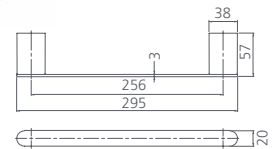

Also available in Madrid style

Metal shelf

- Chrome AT4687ACR
- Matte Black AT4687AMB

Also available in Athens style

Hand towel rail

- Chrome MA860D26CR
- Matte Black MA860DC3MB
- Brushed Nickel MA860D07BN