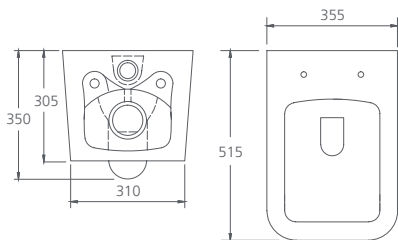

Chrome square flush plate

Black square flush plate

Chrome circle flush plate

Black circle flush plate

Munich / Wall hung toilet suite

WELS 4 Star / 3.5L avg flush volume

Below codes include flush plate, Geberit cistern, and toilet suite: