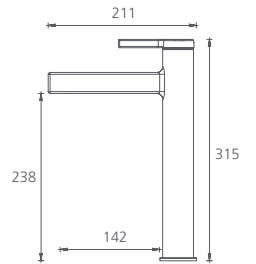

Tower basin mixer

Straight /

WELS 6 Star
4.5L per min

● Chrome
ST092500CR

● Matte Black
ST092506MB