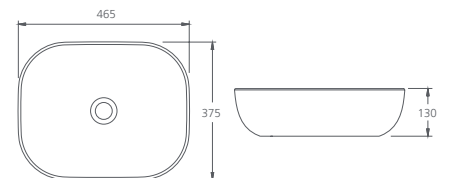

Copper / Bowl capacity 17.3L / MI50CU

Naples

Black line counter top basin. **Available Now.**

Black / Bowl capacity 12.9L / MI71BK

Black / Bowl capacity 17.3L / MI50BK

Bowl capacity 10.5L / NA7115B

A pop up waste is not included with Naples black line basin. Visit oliveri.com.au for pop up waste and bottle trap options.