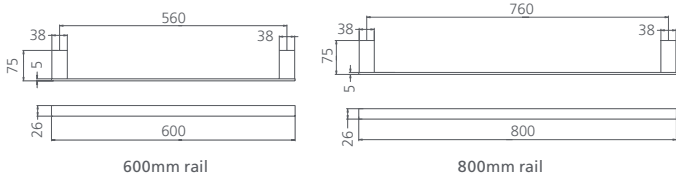

Single towel rail / also available as a double towel rail

600mm	800mm
- Chrome AT4624CR - Matte Black AT4624MB	- Chrome AT4630CR - Matte Black AT4630MB