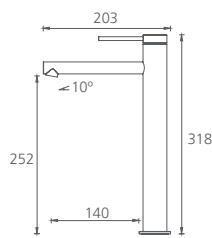

I come in
2 finishes

- Polished Chrome
- Matte Black

Venice

Basin mixers

Straight / WELS 5 Star / 6L per min
● **Chrome** VE106500CR
● **Matte Black** VE106506MB

Curved / WELS 5 Star / 6L per min
● **Chrome** VE103500CR
● **Matte Black** VE103506MB

Uplift / WELS 5 Star / 6L per min
● **Chrome** VE109500CR
● **Matte Black** VE109506MB

Tower basin mixers

Straight / WELS 5 Star / 6L per min
● **Chrome** VE107500CR
● **Matte Black** VE107506MB

Curved / WELS 5 Star / 6L per min
● **Chrome** VE104500CR
● **Matte Black** VE104506MB

Uplift / WELS 5 Star / 6L per min
● **Chrome** VE110500CR
● **Matte Black** VE110506MB