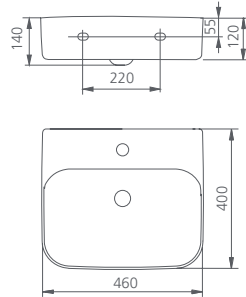

Wall hung basin

Bowl capacity **4.5L** / DU7130D