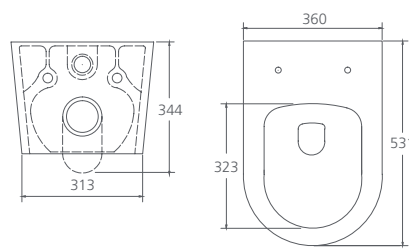

Wall Faced and Wall Hung Toilet Suites

Oslo / Wall faced toilet suite

WELS 4 Star / 3.5L avg flush volume

Below codes include flush plate, Geberit cistern, and toilet suite:

Pan OS127BTW / Seat V11273ST

Oslo / Wall hung toilet suite

WELS 4 Star / 3.5L avg flush volume

Below codes include flush plate, Geberit cistern, and toilet suite:

Pan OS0513 / Seat V11273ST

Munich / Wall faced toilet suite

WELS 4 Star / 3.5L avg flush volume

Below codes include flush plate, Geberit cistern, and toilet suite:

Pan MU126BTW / Seat MU1263SC