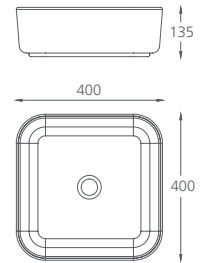

Vienna

Counter top basin

Bowl capacity **14L** / VI7131

Naples

Counter top rectangular basin

Bowl capacity **14.9L** / NA3711

Wall hung basin

Bowl capacity **5.5L** / VI7131B