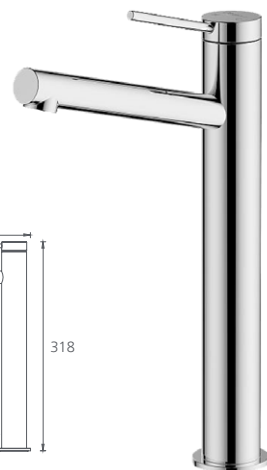

Uplift / WELS 5 Star / 6L per min
● **Chrome** VE110500CR
● **Matte Black** VE110506MB

Featured product /
Venice tower basin mixer
with straight spout in
chrome finish: VE107500CR

Floor mounted bath filler