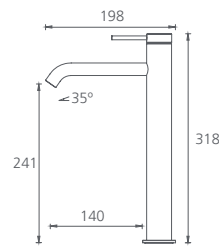

Tower basin mixers

Straight / WELS 5 Star / 6L per min
● **Chrome** VE107500CR
● **Matte Black** VE107506MB

Curved / WELS 5 Star / 6L per min
● **Chrome** VE104500CR
● **Matte Black** VE104506MB