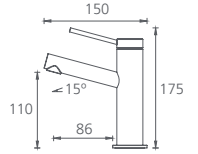

● Chrome
LON098500CR

I come in
2 finishes

- Polished Chrome
- Matte Black

Venice

Basin mixers

Straight / WELS 5 Star / 6L per min
● **Chrome** VE106500CR
● **Matte Black** VE106506MB

Curved / WELS 5 Star / 6L per min
● **Chrome** VE103500CR
● **Matte Black** VE103506MB