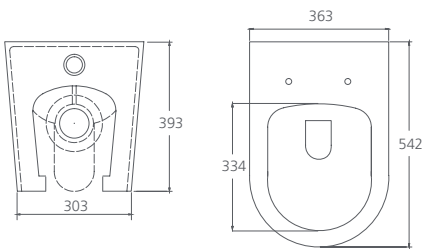

Wall Faced and Wall Hung Toilet Suites

Oslo / Wall faced toilet suite

WELS 4 Star / 3.5L avg flush volume

Below codes include flush plate, Geberit cistern, and toilet suite:

Pan OS127BTW / Seat V11273ST

Oslo / Wall hung toilet suite

WELS 4 Star / 3.5L avg flush volume

Below codes include flush plate, Geberit cistern, and toilet suite:

Pan OS0513 / Seat V11273ST

Munich / Wall faced toilet suite

WELS 4 Star / 3.5L avg flush volume

Below codes include flush plate, Geberit cistern, and toilet suite:

Pan MU126BTW / Seat MU1263SC