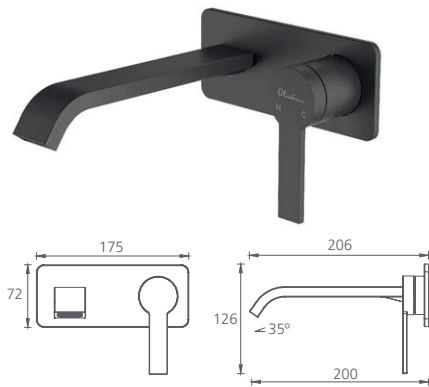

Create continuity in your bathroom by matching the shape of the tapware to your bath and basin.

Barcelona

Basin mixer

Curved /

WELS 6 Star
4.5L per min

- Chrome
BA118500CR
- Matte Black**
BA118506MB

Tower basin mixer

Curved /

WELS 6 Star
4.5L per min

- Chrome
BA119500CR
- Matte Black**
BA119506MB

Wall mixer set

Curved /

WELS 6 Star
4.5L per min

- Chrome
BA122500CR
- Matte Black**
BA122516MB

Wall spout