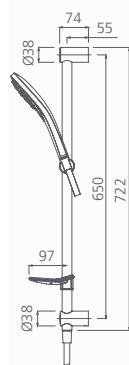

I come in
3 finishes

- Polished Chrome
- Matte Black
- Brushed Nickel

Featured products /

Madrid soap dish in brushed nickel: MA859F07BN

Paris basin mixer in brushed nickel: PA069520BN

Rome shower rose in brushed nickel: RO26500BN

Rome raised wall mounted shower arm in brushed nickel: RO0008BN

Rome

Hand shower with bracket

WELS 3 Star / 9L per min

- Chrome
  RO147013BCR
- Matte Black
  RO147013BMB

Hand shower head

WELS 3 Star / 9L per min

- Chrome
  RO147013HCR
- Matte Black
  RO147013HMB

Hand shower with rail

WELS 3 Star / 9L per min

- Chrome
  RO147013CR
- Brushed Nickel
  RO147013BN
- Matte Black
  RO147013MB

Dual shower set

WELS 3 Star / 9L per min

- Chrome
  RO36341CR
- Brushed Nickel
  RO36341BN
- Matte Black
  RO36341MB