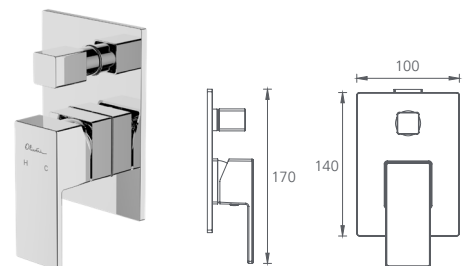

With diverter

- Chrome PR116500CR