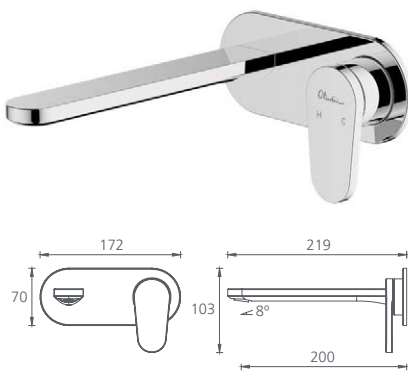

Wall mixer set

Straight /
WELS 5 Star
6L per min

● Chrome
LON099500CR