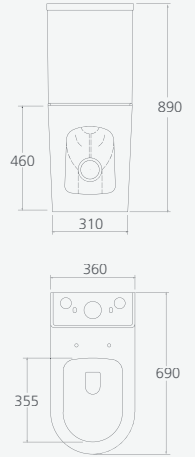

Designed specifically to make life a little easier for those with special needs.

The **460mm** from floor to pan rim is higher than a standard 400mm toilet.

Vienna / Comfort height back to wall toilet suite