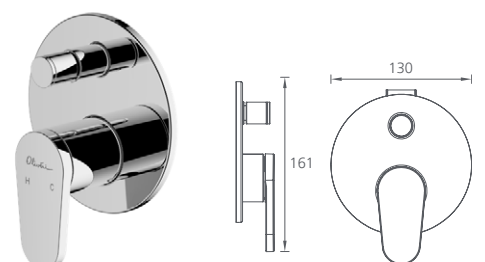

With diverter

● Chrome
LON098500CR