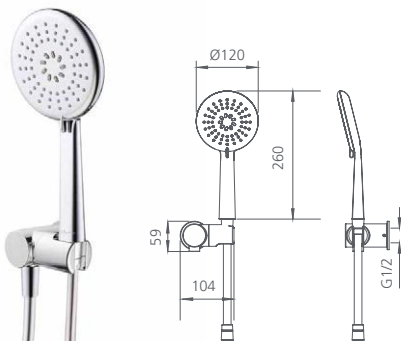

I come in
2 finishes

- Polished Chrome
- Matte Black

Copenhagen

Hand shower with bracket

WELS 3 Star / 9L per min

- Chrome
- CO22230CR

Hand shower head

WELS 3 Star / 9L per min