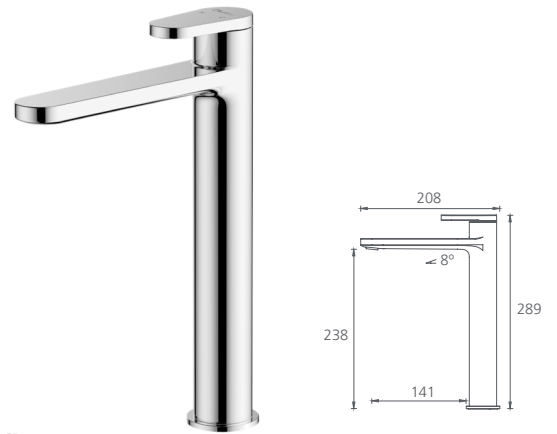

London

Basin mixer

Straight /
WELS 5 Star
6L per min

● Chrome
LON903500CR

Tower basin mixer

Straight /
WELS 5 Star
6L per min

● Chrome
LON096500CR

Wall mixer set