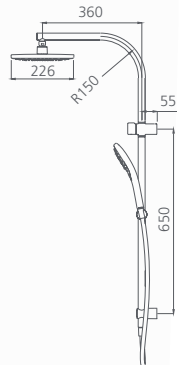

Hand shower with rail

WELS 3 Star / 9L per min

- Chrome
  RO147013CR
- Brushed Nickel
  RO147013BN
- Matte Black
  RO147013MB

Dual shower set

WELS 3 Star / 9L per min

- Chrome
  RO36341CR
- Brushed Nickel
  RO36341BN
- Matte Black
  RO36341MB