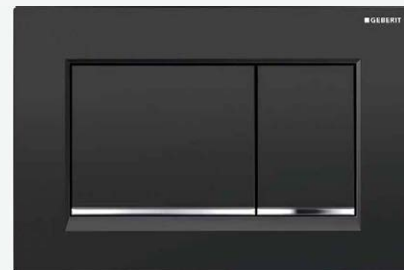

Black square flush plate