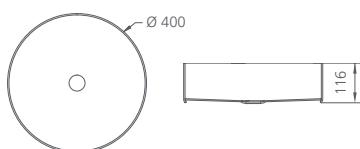

Copper / Bowl capacity 17.3L / MI50CU

Naples

Black line counter top basin. **Available Now.**

Black / Bowl capacity 12.9L / MI71BK

Black / Bowl capacity 17.3L / MI50BK

Bowl capacity 10.5L / NA7115B

A pop up waste is not included with Naples black line basin. Visit oliveri.com.au for pop up waste and bottle trap options.