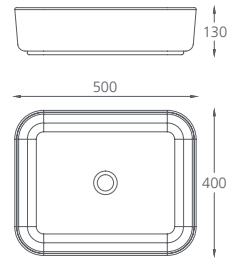

Vienna

Counter top basin

Bowl capacity **14L** / VI7131

Naples

Counter top rectangular basin

Bowl capacity **14.9L** / NA3711

Wall hung basin

Bowl capacity **5.5L** / VI7131B