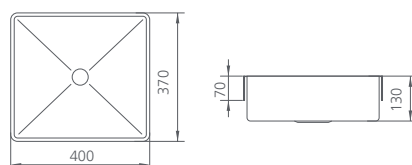

Copper / Bowl capacity 17.3L / MI50CU

Naples

Black line counter top basin. **Available Now.**

Black / Bowl capacity 12.9L / MI71BK

Black / Bowl capacity 17.3L / MI50BK

Bowl capacity 10.5L / NA7115B

A pop up waste is not included with Naples black line basin. Visit oliveri.com.au for pop up waste and bottle trap options.