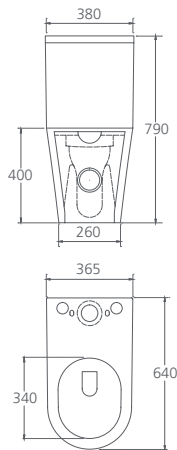

Dublin / Back to wall toilet suite

WELS 4 Star / 3.5L avg flush volume
DU1343 / Pan DU1343BT / Cistern DU1343BW / Seat DU1343BST