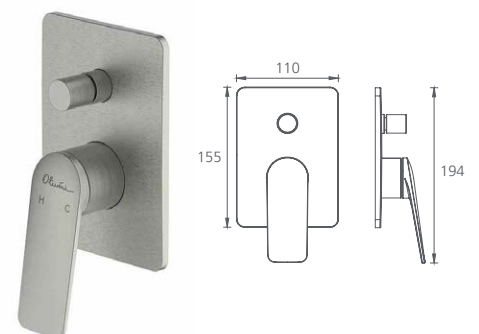

With diverter

- Chrome
  PA101500CR
- **Matte Black**
  PA101516MB
- Brushed Nickel
  PA101500BN