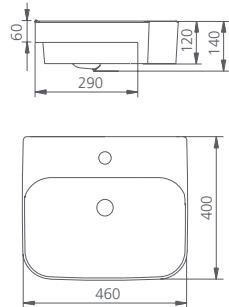

Bowl capacity **4.5L** / DU7130C

Munich

Counter top basin

Bowl capacity **6.8L** / MU7063CT

Wall hung basin

Bowl capacity **4.5L** / DU7130D

Wall hung basin

Bowl capacity **6.8L** / MU7063WH