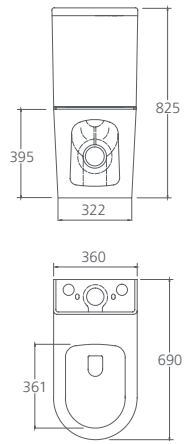

Vienna / Back to wall toilet suite

WELS 4 Star / 3.5L avg flush volume
VI1273 / Pan VI1273T / Cistern VI1273W / Seat VI1273ST