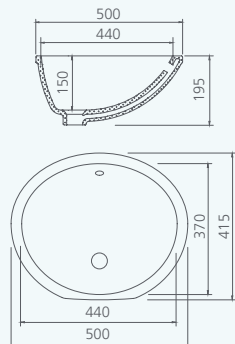

Oslo Undermount Basins

Oval basin

Bowl capacity **8.5L** / OS536