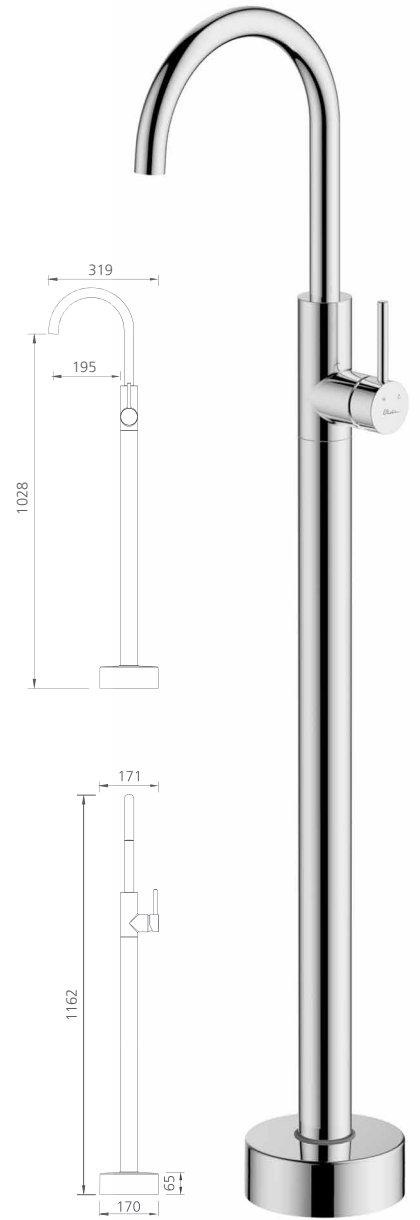

Uplift / WELS 5 Star / 6L per min
● **Chrome** VE109500CR
● **Matte Black** VE109506MB

Tower basin mixers

Straight / WELS 5 Star / 6L per min
● **Chrome** VE107500CR
● **Matte Black** VE107506MB

Curved / WELS 5 Star / 6L per min
● **Chrome** VE104500CR
● **Matte Black** VE104506MB

Uplift / WELS 5 Star / 6L per min
● **Chrome** VE110500CR
● **Matte Black** VE110506MB

Featured product /
Venice tower basin mixer
with straight spout in
chrome finish: VE107500CR

Floor mounted bath filler